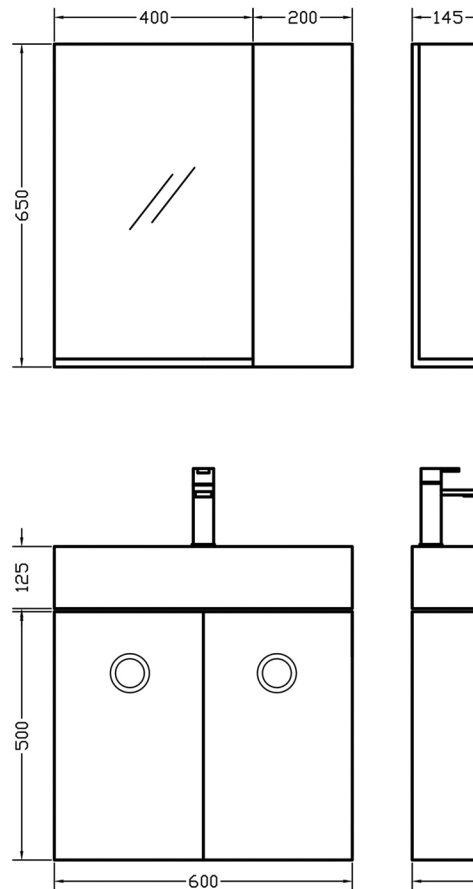

TOUCH 61

Χρώμα: 326

Πόμολο: P5

MDF/Acrylic
6010|6080
6040|6090
γυαλιστερό|MDF με ακρυλ.
ή Super matt MDF

ORABELLA

Κεντρική διάθεση για όλη την Ελλάδα
Βασ. Γεωργιάδης & Σια. Ε.Ε.
Κομνηνών 14 - Σέρρες
Tel.: 2321037479 Fax: 2321038703
e-mail: info@orabella.gr/ www.orabella.gr

Πρότυπο κέντρο αποθήκευσης 4ο χλμ. Σερρών - Νιγρίτας

Περιγραφή | Description

Touch 61

Washbasin Laminate furniture

Info:

Material/Color: Variaty

Modif. Date: 10/21

Toll. ±5mm

TOUCH

GROUP A

525

GROUP B

399