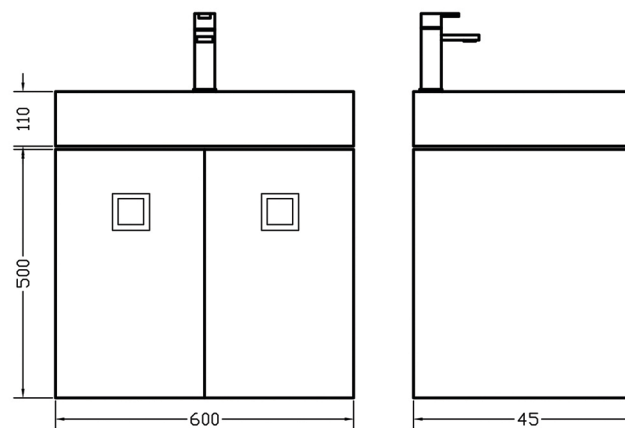

AMABILE 60

Χρώμα: 390

Πόμολο: P4

MDF/Acrylic
6040|6090
γυαλιστερή|MDF με ακρυλ.
ή Super matt MDF

GROUP A
525
GROUP B
399

AMABILE

ORABELLA

Κεντρική διάθεση για όλη την Ελλάδα
Βασ. Γεωργιάδης & Σια. Ε.Ε.
Κομνηνών 14 - Σέρρες
Tel.: 2321037479 Fax: 2321038703
e-mail: info@orabella.gr/ www.orabella.gr

Πρώτο κέντρο αποθήκευσης 4ο χλμ. Σερρών - Νιγρίτας

Περιγραφή | Description

Amabile 60

Washbasin Laminate furniture

Info:

Material/Color: Variaty

Modif. Date: 10/21

Toll. +5mm