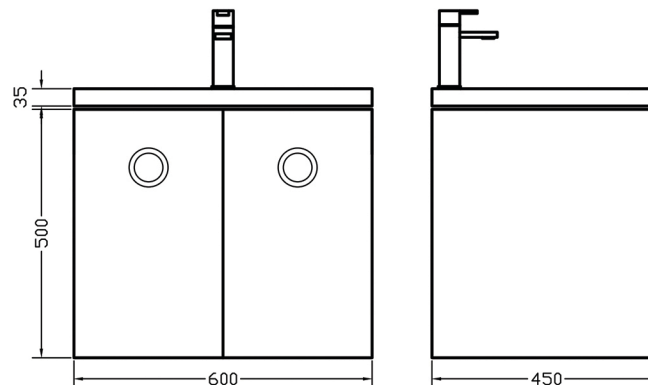

MOOD 60

Χρώμα: 399

Πόμολο: P5

MDF/Acrylic
6040|6090
γυαλιστερό|MDF με ακρυλ.
ή Super matt MDF

GROUP A
525
GROUP B
399

Κεντρική διάθεση για όλη την Ελλάδα
Βασ. Γεωργιάδης & Σια. Ε.Ε.
Κομνηνών 14 - Σέρρες
Tel.: 2321037479 Fax: 2321038703
e-mail: info@orabella.gr/ www.orabella.gr

Πρότυπο κέντρο αποθήκευσης 4ο χλμ. Σερρών - Νιγρίτας

Περιγραφή | Description

Mood 60

Washbasin Laminate furniture

Info:

Material/Color: Variaty

Modif. Date: 10/21

Toll. +5mm

MOOD