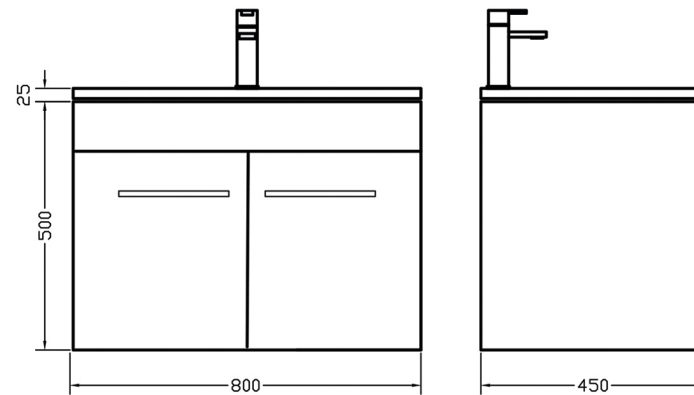

LAGINA 80

Χρώμα: 390

Πόμολο: P1

MDF/Acrylic
6040|6090
6010|6080
Υπελιστερίδι|MDF με ακρυλ.
ή Super matt MDF

ORABELLA

Κεντρική διάθεση για όλη την Ελλάδα
Βασ. Γεωργιάδης & Σια. Ε.Ε.
Κομνηνών 14 - Σέρρες
Tel. 2321037479 Fax. 2321038703
e-mail. info@orabella.gr/ www.orabella.gr

Πρότυπο κέντρο αποθήκευσης 4ο χλμ. Σερρών - Νιγρίτας

Περιγραφή | Description

Lagina 80

Washbasin Laminate furniture

Info:

Material/Color: Variaty

Modif. Date: 10/21

Toll. +5mm

LAGINA