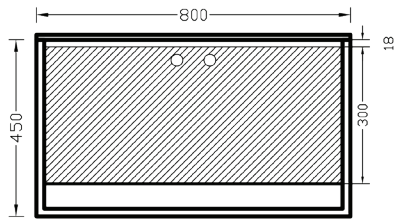

## WIRE

WIRE 50

WIRE 80

WIRE 100

WIRE 150

DRAWER 80 DEEP

## DRAWER

DRAWER 60

DRAWER 80

DRAWER 100

DRAWER WITH SHELF 100

DRAWER WITH SHELF 120

DRAWER WITH SHELF 160

**DRAWER WITH SHELF DOUBLE 100**

**DRAWER WITH SHELF DOUBLE 120**

**DRAWER WITH SHELF DOUBLE 140**

**DRAWER ASYMMETRICAL 60**

**DRAWER ASYMMETRICAL 80**

**DRAWER ASYMMETRICAL 100**

**REGAL 100**

**DRAWER**

**REGAL**