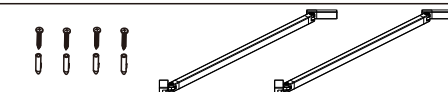

[10] 2xDoor Seal Clips
2xCover Caps.
2xScrews M4x6.

ENERGY SIDE PANEL x2:

[1] 16xScrew M4x8.
16xScrew Cover Caps.

[2] 6xProfile Covers.

[3] 2xCorner Posts.

[4] 2xSide Panels.
σταθερά μέρη

BRACKET x2:

[1] 2xBridges.