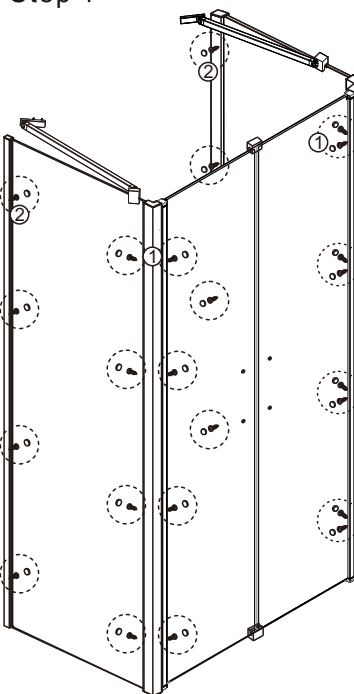

Step 4

ΕΓΓΥΗΣΗ

Αγαπητέ πελάτη

Συγχαρητήρια για την επιλογή σας. Μόλις αποκτήσατε μια εξαιρετικής ποιότητας καμπίνα η οποία έχει κατασκευαστεί από κορυφαία ποιότητας υλικά και έχει περάσει ενδελεχείς ελέγχους σε κάθε στάδιο της παραγωγής της.

Για να ισχύει η εγγύηση απαραίτητο είναι να συνοδεύετε από παραστατικό αγοράς

Για τον καθαρισμό του προϊόντος χρησιμοποιείτε **μόνο** μαλακό πανί και υγρό κρεμοσάπουνο όχι προιοντα με χλωριο

Για την τοποθέτηση απαιτούνται 2 άτομα λόγω μεγάλου βάρους των μερών της καμπίνας

2 ΧΡΟΝΙΑ ΕΓΓΥΗΣΗ

Όλες οι καμπίνες ORABELLA καλύπτονται από εγγύηση 2 ετών για τη μη ορθή λειτουργία των μηχανισμών κύλισης (ροδάκια, μεντεσέδες)
Λάστιχα με μαγνήτες της καμπίνας

5 ΧΡΟΝΙΑ ΕΓΓΥΗΣΗ

Φινίρισμα της καμπίνας (Χρωμιο)

Η ΕΓΓΥΗΣΗ ΔΕΝ ΚΑΛΥΠΤΕΙ

Βλάβες που προκληθήκαν από τη μεταφορά

Βλάβες που προκληθήκαν από κακή εγκατάσταση ή μετατροπές του προϊόντος κατά την εγκατάσταση από μη εξουσιοδοτημένο προσωπικό

Βλάβες από χρήση ακατάλληλων ισχυρών καθαριστικών (όξινα αλκοολούχα και αλλά διαθροστικά διαλύματα)

Βλάβες που προκληθήκαν από τριβή κατά τον καθαρισμό

Σε περίπτωση που χρειαστείτε ανταλλακτικά παρακαλώ χρησιμοποιείστε μόνο γνήσια ORABELLA

GUARANTEE

Dear customer

Congratulations upon your choice. You have just acquired a high quality shower cabin which has been constructed upon high quality raw materials and strict control upon every stage of production

In order for this warranty to be valid it is important to keep the proof of purchase

For cleaning the product it is advised to use only soft clothe and liquid soap.

2 YEARS GUARANTEE

All the ORABELLA shower cabins are covered by a 2 years warranty upon malfunction of the open and closure mechanisms (rollers , hinges) and the rubber magnets of the cabin

5 YEARS GUARANTEE

For the chrome

THIS GUARANTEE DOES NOT COVER

Damages during transportation

Damages caused by improper installation or installation done from incompetent technician

Damages caused by the use of abrasive cleaners (acid , alcoholic and corrosive)

Damages caused by scratching with hard material during cleaning

In case you need spare parts you are kindly advised to use ORABELLA genuine spare parts

WWW.ORABELLA.GR