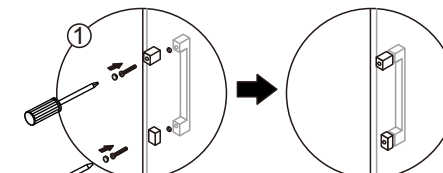

Step 7

Allow 24 hours for silicone to dry before use.

ORABELLA

INSTALLATION INSTRUCTIONS ΟΔΗΓΙΕΣ ΤΟΠΟΘΕΤΗΣΗΣ

1 2
3

INSTALLATION INSTRUCTIONS

ΟΔΗΓΙΕΣ ΤΟΠΟΘΕΤΗΣΗΣ

SALOON

Size: 700x2000mm
 800x2000mm
 900x2000mm
 1000x2000mm
 1200x2000mm

Step 5

View from inside
 ΕΣΩΤΕΡΙΚΗ ΟΨΗ

Step 6

View from inside
 ΕΣΩΤΕΡΙΚΗ ΟΨΗ

⚠ Ensure wall profiles are plumb.
 ⚠ Adjust enclosure to be square and level.