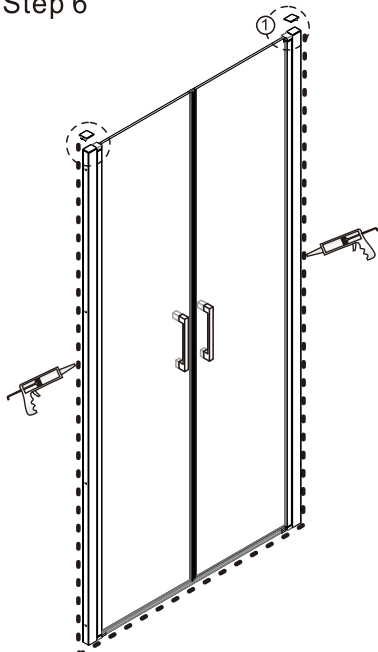

Step 4

View from inside
ΕΣΩΤΕΡΙΚΗ ΟΨΗ

Step 5

⚠ Ensure wall profiles are plumb.
Adjust enclosure to be square and level.

Step 6

Allow 24 hours for silicone to dry before use.

INSTALLATION INSTRUCTIONS

ΟΔΗΓΙΕΣ ΤΟΠΟΘΕΤΗΣΗΣ

SALOON+ENERGY SIDE PANEL x2
+BRACKET x2

Step 7

Allow 24 hours for silicone to dry before use.

INSTALLATION INSTRUCTIONS

ΟΔΗΓΙΕΣ ΤΟΠΟΘΕΤΗΣΗΣ

SALOON+ENERGY SIDE PANEL+BRACKET

ΕΓΓΥΗΣΗ

Αγαπητέ πελάτη