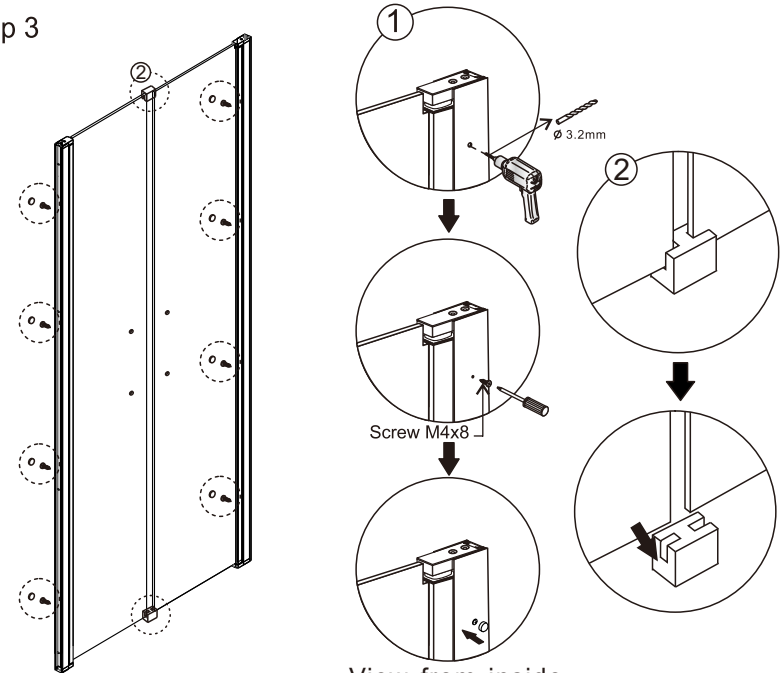

Βλάβες που προκλήθηκαν από τη μεταφορά

Βλάβες που προκλήθηκαν από κακή εγκατάσταση ή μετατροπές του προϊόντος κατά την εγκατάσταση από μη εξουσιοδοτημένο προσωπικό

Βλάβες από χρήση ακατάλληλων ισχυρών καθαριστικών (όξινα αλκοολούχα και αλλά διαβρωτικά διαλύματα)

Βλάβες που προκλήθηκαν από τριβή κατά τον καθαρισμό

Σε περίπτωση που χρειαστείτε ανταλλακτικά παρακαλώ χρησιμοποιείστε μόνο γνήσια ORABELLA

GUARANTEE

Dear customer

Congratulations upon your choice. You have just acquired a high quality shower cabin which has been constructed upon high quality raw materials and strict control upon every stage of production

In order for this warranty to be valid it is important to keep the proof of purchase

For cleaning the product it is advised to use only soft clothe and liquid soap.

2 YEARS GUARANTEE

All the ORABELLA shower cabins are covered by a 2 years warranty upon malfunction of the open and closure mechanisms (rollers , hinges) and the rubber magnets of the cabin

5 YEARS GUARANTEE

For the chrome

THIS GUARANTEE DOES NOT COVER

Damages during transportation

Damages caused by improper installation or installation done from incompetent technician

Damages caused by the use of abrasive cleaners (acid , alcoholic and corrosive)

Damages caused by scratching with hard material during cleaning

In case you need spare parts you are kindly advised to use ORABELLA genuine spare parts

WWW.ORABELLA.GR

17

Step 3

View from inside
ΕΣΩΤΕΡΙΚΗ ΟΨΗ