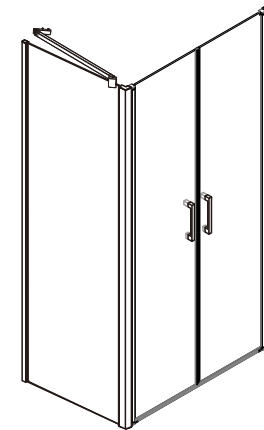

Step 7

Allow 24 hours for silicone to dry before use.

ORABELLA

INSTALLATION INSTRUCTIONS ΟΔΗΓΙΕΣ ΤΟΠΟΘΕΤΗΣΗΣ

1 2
3

INSTALLATION INSTRUCTIONS

ΟΔΗΓΙΕΣ ΤΟΠΟΘΕΤΗΣΗΣ

SALOON

Size: 700x2000mm
 800x2000mm
 900x2000mm
 1000x2000mm
 1200x2000mm

Step 5

View from inside
 ΕΣΩΤΕΡΙΚΗ ΟΨΗ

Step 6

View from inside
 ΕΣΩΤΕΡΙΚΗ ΟΨΗ

⚠ Ensure wall profiles are plumb.
 ⚠ Adjust enclosure to be square and level.