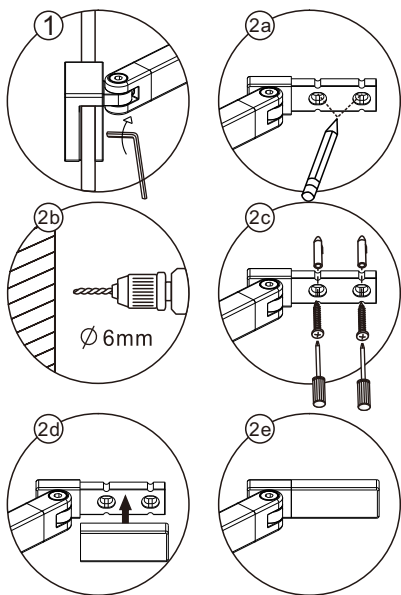

Step 3

Step 4

ΕΓΓΥΗΣΗ

Αγαπητέ πελάτη

Συγχαρητήρια για την επιλογή σας. Μόλις αποκτήσατε μια εξαιρετικής ποιότητας καμπίνα η οποία έχει κατασκευαστεί από κορυφαία ποιότητας υλικά και έχει περάσει ενδελεχείς ελέγχους σε κάθε στάδιο της παραγωγής της.

Για να ισχύει η εγγύηση απαραίτητο είναι να συνοδεύετε από παραστατικό αγοράς

Για τον καθαρισμό του προϊόντος χρησιμοποιείτε **μόνο** μαλακό πανί και υγρό κρεμοσάπουνο όχι προιοντα με χλωριο

Για την τοποθέτηση απαιτούνται 2 άτομα λόγω μεγάλου βάρους των μερών της καμπίνας

2 ΧΡΟΝΙΑ ΕΓΓΥΗΣΗ

Όλες οι καμπίνες ORABELLA καλύπτονται από εγγύηση 2 ετών για τη μη ορθή λειτουργία των μηχανισμών κύλισης (ροδάκια, μεντεσέδες)
Λάστιχα με μαγνήτες της καμπίνας

5 ΧΡΟΝΙΑ ΕΓΓΥΗΣΗ

Φινίρισμα της καμπίνας (Χρωμιο)

Η ΕΓΓΥΗΣΗ ΔΕΝ ΚΑΛΥΠΤΕΙ

Βλάβες που προκληθήκαν από τη μεταφορά

Βλάβες που προκληθήκαν από κακή εγκατάσταση ή μετατροπές του προϊόντος κατά την εγκατάσταση από μη εξουσιοδοτημένο προσωπικό

Βλάβες από χρήση ακατάλληλων ισχυρών καθαριστικών (όξινα αλκοολούχα και αλλά διαθροστικά διαλύματα)

Βλάβες που προκληθήκαν από τριβή κατά τον καθαρισμό

Σε περίπτωση που χρειαστείτε ανταλλακτικά παρακαλώ χρησιμοποιείστε μόνο γνήσια ORABELLA

GUARANTEE

Dear customer

Congratulations upon your choice. You have just acquired a high quality shower cabin which has been constructed upon high quality raw materials and strict control upon every stage of production

In order for this warranty to be valid it is important to keep the proof of purchase

For cleaning the product it is advised to use only soft clothe and liquid soap.

2 YEARS GUARANTEE

All the ORABELLA shower cabins are covered by a 2 years warranty upon malfunction of the open and closure mechanisms (rollers , hinges) and the rubber magnets of the cabin

5 YEARS GUARANTEE