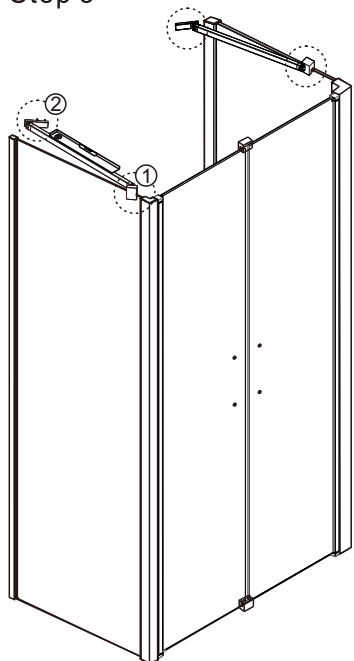

Step 3

Step 4

ΕΓΓΥΗΣΗ

Αγαπητέ πελάτη

Συγχαρητήρια για την επιλογή σας. Μόλις αποκτήσατε μια εξαιρετικής ποιότητας καμπίνα η οποία έχει κατασκευαστεί από κορυφαία ποιότητας υλικά και έχει περάσει ενδελεχείς ελέγχους σε κάθε στάδιο της παραγωγής της.

Για να ισχύει η εγγύηση απαραίτητο είναι να συνοδεύετε από παραστατικό αγοράς

Για τον καθαρισμό του προϊόντος χρησιμοποιείτε **μόνο** μαλακό πανί και υγρό κρεμοσάπουνο όχι προιοντα με χλωριο

Για την τοποθέτηση απαιτούνται 2 άτομα λόγω μεγάλου βάρους των μερών της καμπίνας

2 ΧΡΟΝΙΑ ΕΓΓΥΗΣΗ

Όλες οι καμπίνες ORABELLA καλύπτονται από εγγύηση 2 ετών για τη μη ορθή λειτουργία των μηχανισμών κύλισης (ροδάκια, μεντεσέδες)
Λάστιχα με μαγνήτες της καμπίνας

5 ΧΡΟΝΙΑ ΕΓΓΥΗΣΗ

Φινίρισμα της καμπίνας (Χρωμιο)

Η ΕΓΓΥΗΣΗ ΔΕΝ ΚΑΛΥΠΤΕΙ

Βλάβες που προκληθήκαν από τη μεταφορά

Βλάβες που προκληθήκαν από κακή εγκατάσταση ή μετατροπές του προϊόντος κατά την εγκατάσταση από μη εξουσιοδοτημένο προσωπικό

Βλάβες από χρήση ακατάλληλων ισχυρών καθαριστικών (όξινα αλκοολούχα και αλλά διαθροστικά διαλύματα)

Βλάβες που προκληθήκαν από τριβή κατά τον καθαρισμό

Σε περίπτωση που χρειαστείτε ανταλλακτικά παρακαλώ χρησιμοποιείστε μόνο γνήσια ORABELLA

GUARANTEE

Dear customer

Congratulations upon your choice. You have just acquired a high quality shower cabin which has been constructed upon high quality raw materials and strict control upon every stage of production

In order for this warranty to be valid it is important to keep the proof of purchase

For cleaning the product it is advised to use only soft clothe and liquid soap.

2 YEARS GUARANTEE

All the ORABELLA shower cabins are covered by a 2 years warranty upon malfunction of the open and closure mechanisms (rollers , hinges) and the rubber magnets of the cabin

5 YEARS GUARANTEE