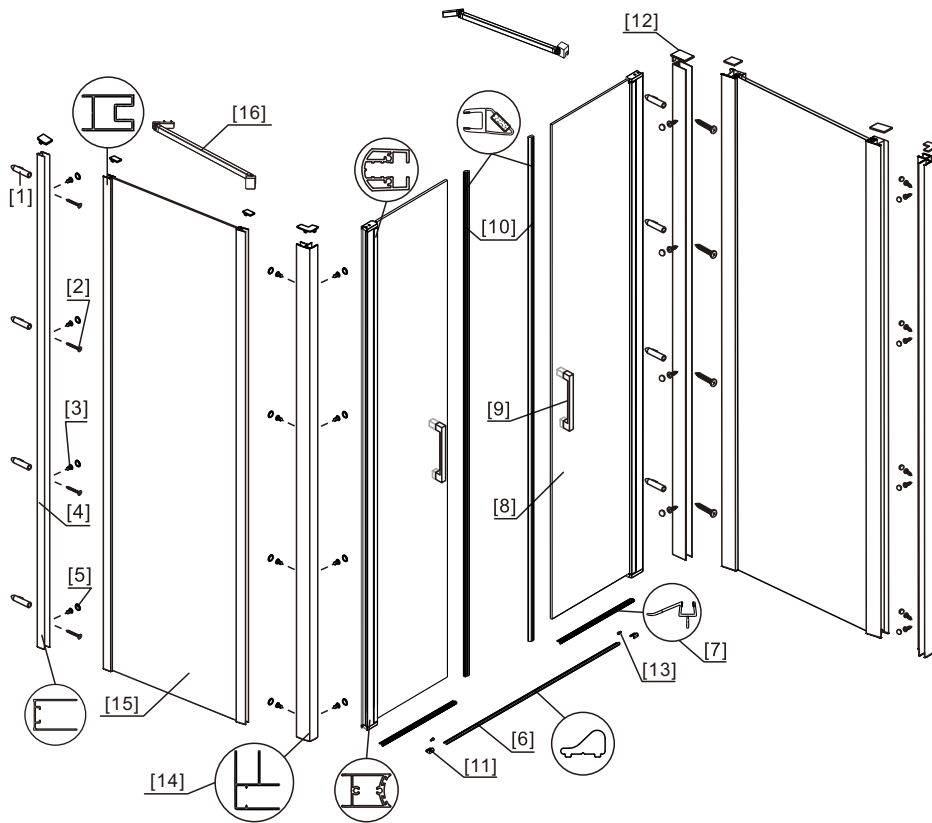

SALOON:

[1] 1xInstallation Instruction. οδηγίες τοποθέτησης	→	
[2] 8xWall Plugs. βιδες 8xFlat Screws M4x35.	→	
[3] 8xScrews M4x8. βιδες 8xScrew Cover Caps.	→	
[4] 2xHandle Sets. πομολα	→	
[5] 2xWall Posts.	→	
[6] 2xMagnetic Seals. λαστιχα με μαγνητικο κλεισιμο	→	
[7] 1xAluminum Seal.	→	
[8] 2xWater Deflectors. λαστιχα	→	
[9] 2xDoor Panels. κινούμενο τζαμι	→	
[10] 2xDoor Seal Clips 2xCover Caps. 2xScrews M4x6.	→	

◆ Installation Steps: ΒΗΜΑΤΑ ΤΟΠΟΘΕΤΗΣΗΣ

Step 1

Step 2

◆ Assembly Drawing
ΣΧΕΔΙΟ ΣΥΝΑΡΜΟΛΟΓΗΣΗΣ

- | | |
|-------------------------|------------------------|
| [1] 8xWall Plugs | [9] 2xHandle Sets |
| [2] 8xScrews M4x35 | [10] 2xMagnetic Seals |
| [3] 24xScrews M4x8 | [11] 2xDoor Seal Clips |
| [4] 2xWall Posts | [12] 8xCover Caps |
| [5] 24xScrew Cover Caps | [13] 2xScrews M4x6 |
| [6] 1xAluminum Seal | [14] 2xCorner Posts |
| [7] 2xWater Deflectors | [15] 2xSide Panels |
| [8] 2xDoor Panels | [16] 2xBridges |