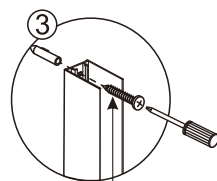

◆ Installation Steps: ΒΗΜΑΤΑ ΤΟΠΟΘΕΤΗΣΗΣ

Step 1