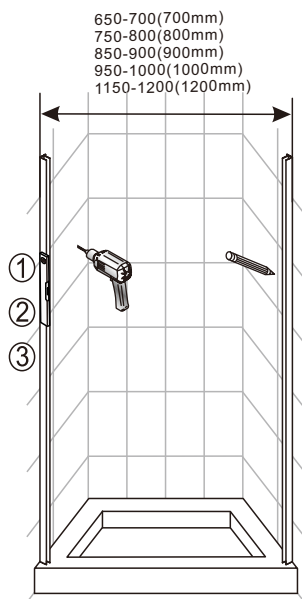

Size: 700x2000mm
 800x2000mm
 900x2000mm
 1000x2000mm
 1200x2000mm

Step 5

View from inside
 ΕΣΩΤΕΡΙΚΗ ΟΨΗ

Step 6

View from inside
 ΕΣΩΤΕΡΙΚΗ ΟΨΗ

⚠ Ensure wall profiles are plumb.
 ⚠ Adjust enclosure to be square and level.

SALOON:

[1] 1xInstallation Instruction. οδηγίες τοποθέτησης	→	
[2] 8xWall Plugs. βιδες 8xFlat Screws M4x35.	→	
[3] 8xScrews M4x8. βιδες 8xScrew Cover Caps.	→	
[4] 2xHandle Sets. πομολα	→	
[5] 2xWall Posts.	→	
[6] 2xMagnetic Seals. λαστιχα με μαγνητικο κλεισιμο	→	
[7] 1xAluminum Seal.	→	
[8] 2xWater Deflectors. λαστιχα	→	
[9] 2xDoor Panels. κινούμενο τζαμι	→	
[10] 2xDoor Seal Clips 2xCover Caps. 2xScrews M4x6.	→	

◆ Assembly Drawing
ΣΧΕΔΙΟ ΣΥΝΑΡΜΟΛΟΓΗΣΗΣ

- | | |
|------------------------|------------------------|
| [1] 8xWall Plugs | [7] 2xWater Deflectors |
| [2] 8xScrews M4x35 | [8] 2xDoor Panels |
| [3] 8xScrews M4x8 | [9] 2xHandle Sets |
| [4] 2xWall Posts | [10] 2xMagnetic Seals |
| [5] 8xScrew Cover Caps | [11] 2xDoor Seal Clips |
| [6] 1xAluminum Seal | [12] 2xCover Caps |
| | [13] 2xScrews M4x6 |

◆ Installation Steps: ΒΗΜΑΤΑ ΤΟΠΟΘΕΤΗΣΗΣ

Step 1

Screw
M4x35

Step 2

◆ Box Contents: περιεχόμενα κουτιού

SALOON:

[1] 1xInstallation
Instruction.
οδηγίες τοποθέτησης

[2] 8xWall Plugs.
8xFlat Screws M4x35.