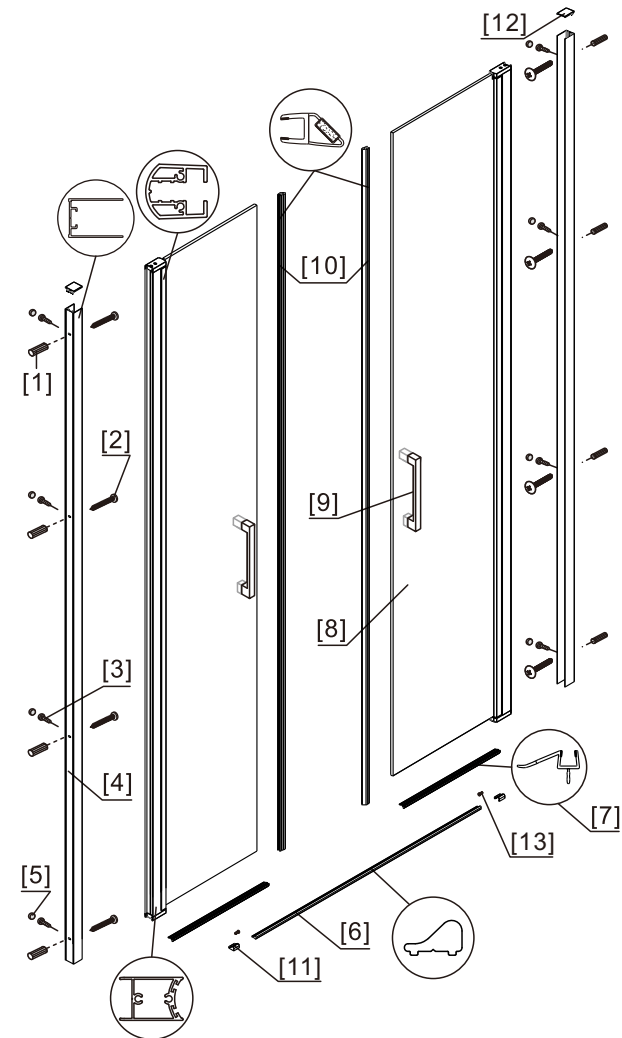

◆ Assembly Drawing
ΣΧΕΔΙΟ ΣΥΝΑΡΜΟΛΟΓΗΣΗΣ

[1] 8xWall Plugs	[7] 2xWater Deflectors
[2] 8xScrews M4x35	[8] 2xDoor Panels
[3] 8xScrews M4x8	[9] 2xHandle Sets
[4] 2xWall Posts	[10] 2xMagnetic Seals
[5] 8xScrew Cover Caps	[11] 2xDoor Seal Clips
[6] 1xAluminum Seal	[12] 2xCover Caps
	[13] 2xScrews M4x6