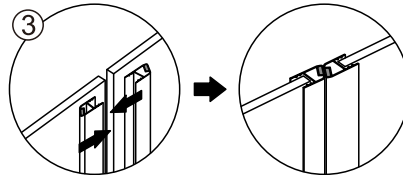

Step 4

View from inside
ΕΣΩΤΕΡΙΚΗ ΟΨΗ

Step 5

⚠ Ensure wall profiles are plumb.
Adjust enclosure to be square and level.

Step 6

Allow 24 hours for silicone to dry before use.

INSTALLATION INSTRUCTIONS

ΟΔΗΓΙΕΣ ΤΟΠΟΘΕΤΗΣΗΣ