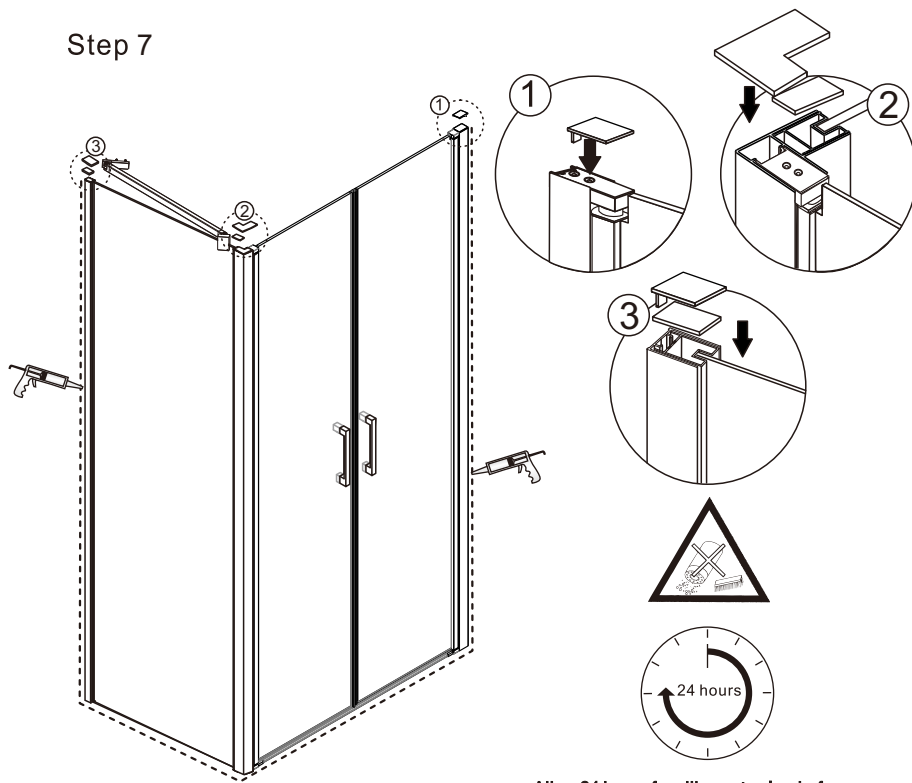

Step 4

View from inside
ΕΣΩΤΕΡΙΚΗ ΟΨΗ

Step 5

⚠ Ensure wall profiles are plumb.
Adjust enclosure to be square and level.

Step 6

Allow 24 hours for silicone to dry before use.

INSTALLATION INSTRUCTIONS

ΟΔΗΓΙΕΣ ΤΟΠΟΘΕΤΗΣΗΣ

SALOON+ENERGY SIDE PANEL x2
+BRACKET x2

Step 7

Allow 24 hours for silicone to dry before use.

INSTALLATION INSTRUCTIONS

ΟΔΗΓΙΕΣ ΤΟΠΟΘΕΤΗΣΗΣ

SALOON+ENERGY SIDE PANEL+BRACKET

ΕΓΓΥΗΣΗ

Αγαπητέ πελάτη