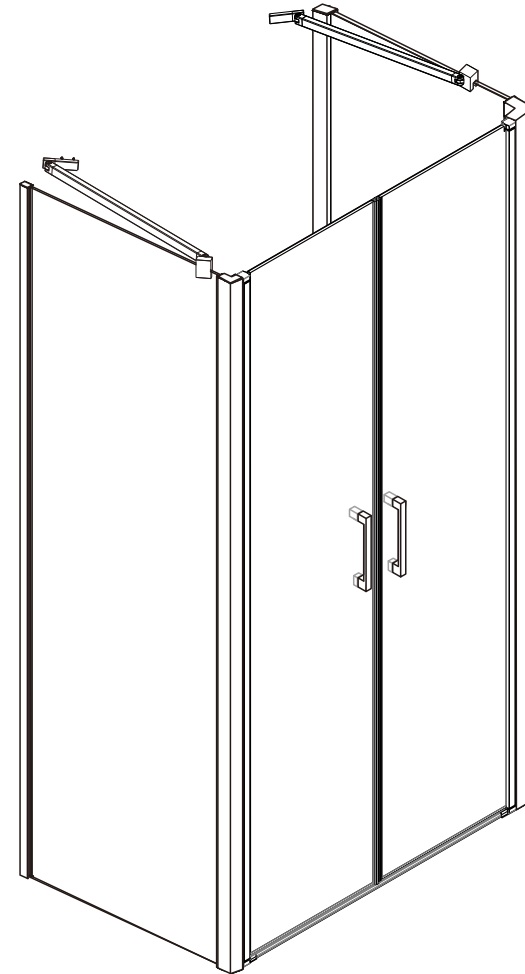

INSTALLATION INSTRUCTIONS

ΟΔΗΓΙΕΣ ΤΟΠΟΘΕΤΗΣΗΣ

SALOON+ENERGY SIDE PANEL x2
+BRACKET x2