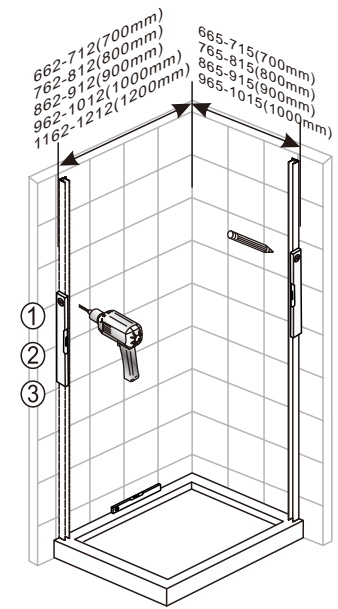

◆ Installation Steps: ΒΗΜΑΤΑ ΤΟΠΟΘΕΤΗΣΗΣ

Step 1

Screw
M4x35