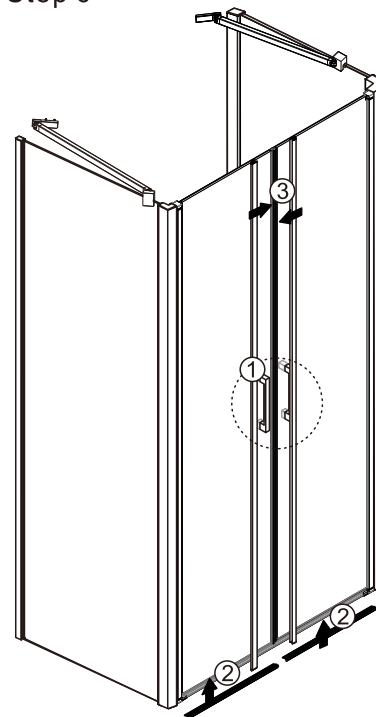

Step 7

Allow 24 hours for silicone to dry before use.

ORABELLA

INSTALLATION INSTRUCTIONS ΟΔΗΓΙΕΣ ΤΟΠΟΘΕΤΗΣΗΣ

1 2
3

INSTALLATION INSTRUCTIONS

ΟΔΗΓΙΕΣ ΤΟΠΟΘΕΤΗΣΗΣ

SALOON

Size: 700x2000mm
 800x2000mm
 900x2000mm
 1000x2000mm
 1200x2000mm

Step 5

View from inside
 ΕΣΩΤΕΡΙΚΗ ΟΨΗ

Step 6

View from inside
 ΕΣΩΤΕΡΙΚΗ ΟΨΗ

⚠ Ensure wall profiles are plumb.
 ⚠ Adjust enclosure to be square and level.