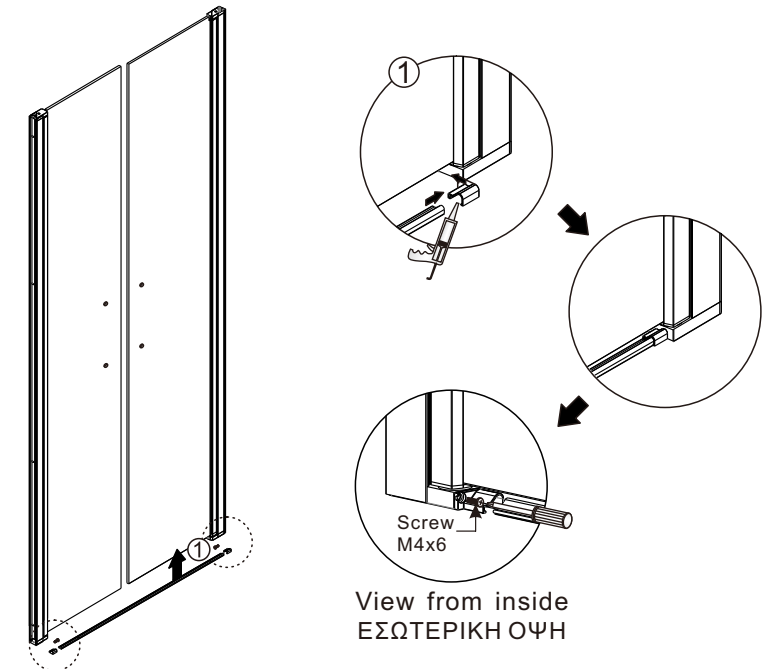

Step 4

View from inside
ΕΣΩΤΕΡΙΚΗ ΟΨΗ

Step 5

⚠ Ensure wall profiles are plumb.
Adjust enclosure to be square and level.

Step 6

Allow 24 hours for silicone to dry before use.

INSTALLATION INSTRUCTIONS

ΟΔΗΓΙΕΣ ΤΟΠΟΘΕΤΗΣΗΣ