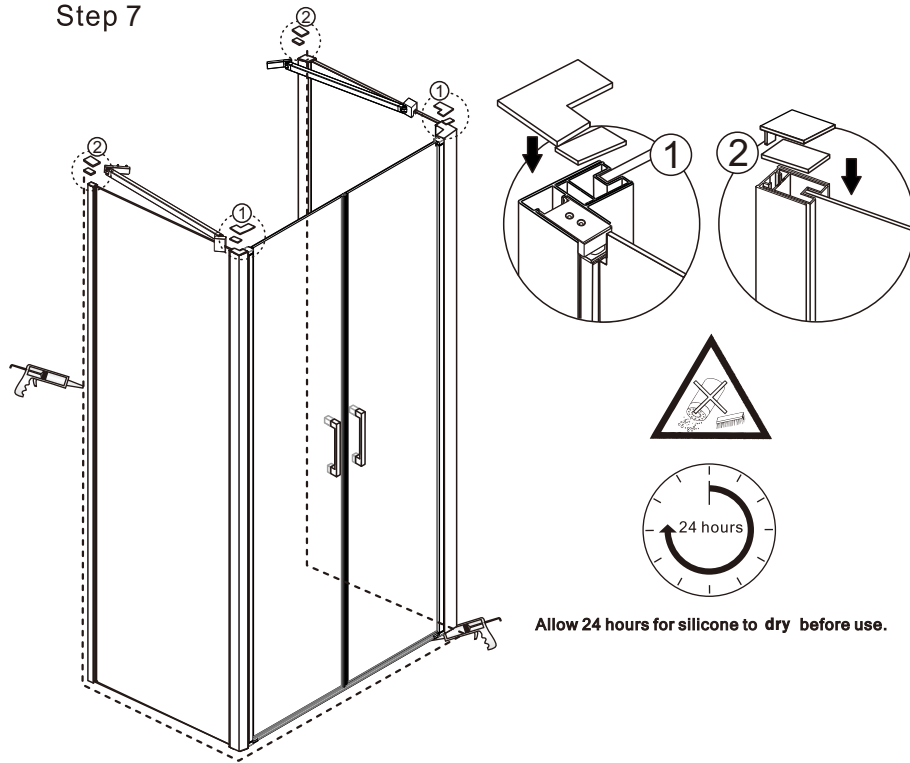

Step 7

Allow 24 hours for silicone to dry before use.

ORABELLA

INSTALLATION INSTRUCTIONS ΟΔΗΓΙΕΣ ΤΟΠΟΘΕΤΗΣΗΣ

1 2
3