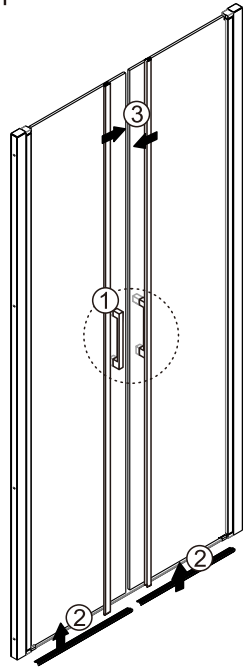

Step 4

View from inside
ΕΣΩΤΕΡΙΚΗ ΟΨΗ

Step 5

⚠ Ensure wall profiles are plumb.
Adjust enclosure to be square and level.

Step 6

Allow 24 hours for silicone to dry before use.

INSTALLATION INSTRUCTIONS

ΟΔΗΓΙΕΣ ΤΟΠΟΘΕΤΗΣΗΣ