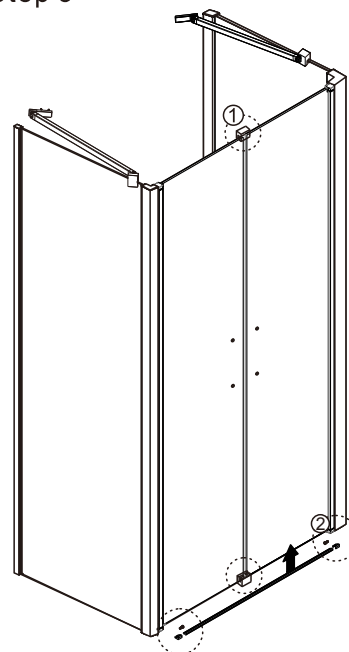

Step 7

Allow 24 hours for silicone to dry before use.

ORABELLA

INSTALLATION INSTRUCTIONS ΟΔΗΓΙΕΣ ΤΟΠΟΘΕΤΗΣΗΣ

1 2
3

INSTALLATION INSTRUCTIONS

ΟΔΗΓΙΕΣ ΤΟΠΟΘΕΤΗΣΗΣ

SALOON

Size: 700x2000mm
 800x2000mm
 900x2000mm
 1000x2000mm
 1200x2000mm

Step 5

View from inside
 ΕΣΩΤΕΡΙΚΗ ΟΨΗ

Step 6

View from inside
 ΕΣΩΤΕΡΙΚΗ ΟΨΗ

⚠ Ensure wall profiles are plumb.
 ⚠ Adjust enclosure to be square and level.