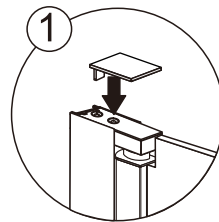

Step 4

View from inside
ΕΣΩΤΕΡΙΚΗ ΟΨΗ

Step 5

⚠ Ensure wall profiles are plumb.
Adjust enclosure to be square and level.

Step 6

Allow 24 hours for silicone to dry before use.

INSTALLATION INSTRUCTIONS

ΟΔΗΓΙΕΣ ΤΟΠΟΘΕΤΗΣΗΣ

SALOON+ENERGY SIDE PANEL x2
+BRACKET x2

Step 7

Allow 24 hours for silicone to dry before use.

INSTALLATION INSTRUCTIONS

ΟΔΗΓΙΕΣ ΤΟΠΟΘΕΤΗΣΗΣ

SALOON+ENERGY SIDE PANEL+BRACKET

ΕΓΓΥΗΣΗ

Αγαπητέ πελάτη