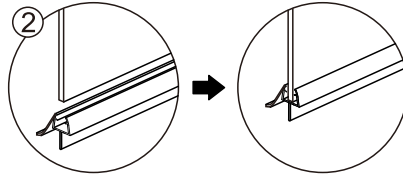

Step 4

View from inside
ΕΣΩΤΕΡΙΚΗ ΟΨΗ

Step 5

⚠ Ensure wall profiles are plumb.
Adjust enclosure to be square and level.

Step 6

Allow 24 hours for silicone to dry before use.

INSTALLATION INSTRUCTIONS

ΟΔΗΓΙΕΣ ΤΟΠΟΘΕΤΗΣΗΣ