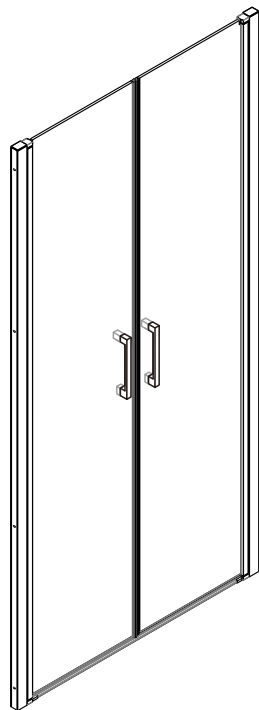

Step 7

Allow 24 hours for silicone to dry before use.

ORABELLA

INSTALLATION INSTRUCTIONS ΟΔΗΓΙΕΣ ΤΟΠΟΘΕΤΗΣΗΣ

1 2
3

INSTALLATION INSTRUCTIONS

ΟΔΗΓΙΕΣ ΤΟΠΟΘΕΤΗΣΗΣ

SALOON

Size: 700x2000mm
 800x2000mm
 900x2000mm
 1000x2000mm
 1200x2000mm

Step 5

View from inside
 ΕΣΩΤΕΡΙΚΗ ΟΨΗ

Step 6

View from inside
 ΕΣΩΤΕΡΙΚΗ ΟΨΗ

⚠ Ensure wall profiles are plumb.
 ⚠ Adjust enclosure to be square and level.