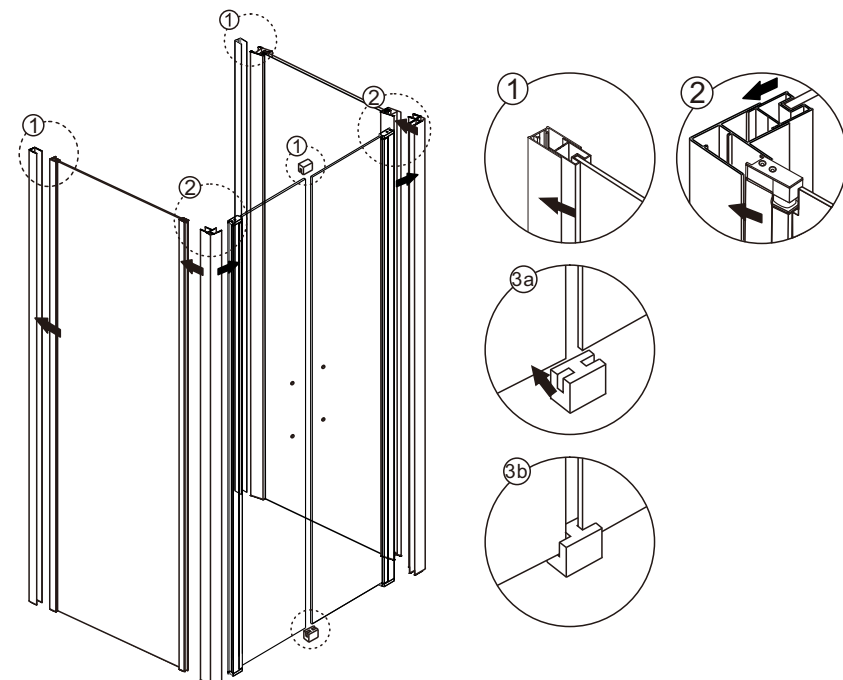

SALOON:

[1] 1xInstallation Instruction. οδηγίες τοποθέτησης	→	
[2] 8xWall Plugs. βιδες 8xFlat Screws M4x35.	→	
[3] 8xScrews M4x8. βιδες 8xScrew Cover Caps.	→	
[4] 2xHandle Sets. πομολα	→	
[5] 2xWall Posts.	→	
[6] 2xMagnetic Seals. λαστιχα με μαγνητικο κλεισιμο	→	
[7] 1xAluminum Seal.	→	
[8] 2xWater Deflectors. λαστιχα	→	
[9] 2xDoor Panels. κινούμενο τζαμι	→	
[10] 2xDoor Seal Clips 2xCover Caps. 2xScrews M4x6.	→	

◆ Installation Steps: ΒΗΜΑΤΑ ΤΟΠΟΘΕΤΗΣΗΣ

Step 1

Step 2

◆ Assembly Drawing
ΣΧΕΔΙΟ ΣΥΝΑΡΜΟΛΟΓΗΣΗΣ

- | | |
|-------------------------|------------------------|
| [1] 8xWall Plugs | [9] 2xHandle Sets |
| [2] 8xScrews M4x35 | [10] 2xMagnetic Seals |
| [3] 24xScrews M4x8 | [11] 2xDoor Seal Clips |
| [4] 2xWall Posts | [12] 8xCover Caps |
| [5] 24xScrew Cover Caps | [13] 2xScrews M4x6 |
| [6] 1xAluminum Seal | [14] 2xCorner Posts |
| [7] 2xWater Deflectors | [15] 2xSide Panels |
| [8] 2xDoor Panels | [16] 2xBridges |