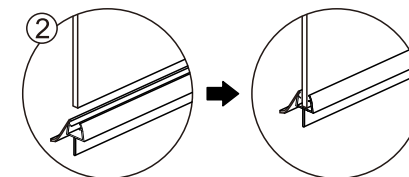

Size: 700x2000mm
 800x2000mm
 900x2000mm
 1000x2000mm
 1200x2000mm

Step 5

View from inside
 ΕΣΩΤΕΡΙΚΗ ΟΨΗ

Step 6

View from inside
 ΕΣΩΤΕΡΙΚΗ ΟΨΗ

⚠ Ensure wall profiles are plumb.
 ⚠ Adjust enclosure to be square and level.