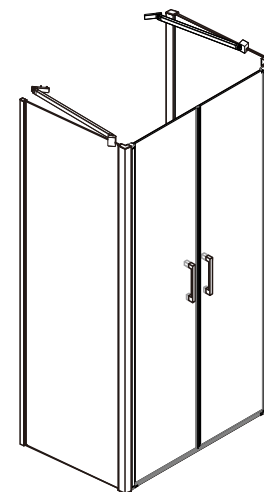

Step 7

Allow 24 hours for silicone to dry before use.

ORABELLA

INSTALLATION INSTRUCTIONS ΟΔΗΓΙΕΣ ΤΟΠΟΘΕΤΗΣΗΣ

1 2
3

INSTALLATION INSTRUCTIONS

ΟΔΗΓΙΕΣ ΤΟΠΟΘΕΤΗΣΗΣ

SALOON

Size: 700x2000mm
 800x2000mm
 900x2000mm
 1000x2000mm
 1200x2000mm

Step 5

View from inside
 ΕΣΩΤΕΡΙΚΗ ΟΨΗ

Step 6

View from inside
 ΕΣΩΤΕΡΙΚΗ ΟΨΗ

⚠ Ensure wall profiles are plumb.
 ⚠ Adjust enclosure to be square and level.