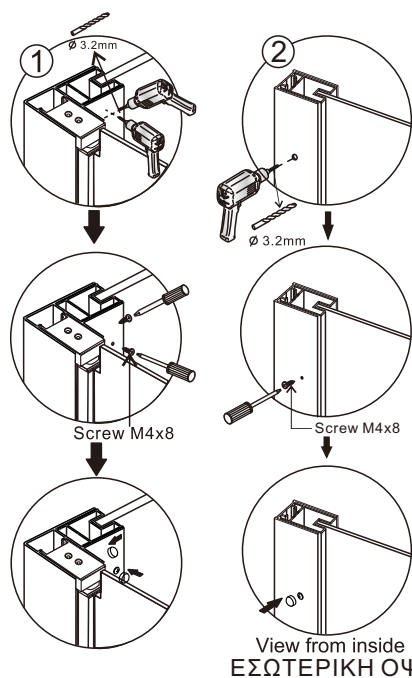

Step 4

ΕΓΓΥΗΣΗ

Αγαπητέ πελάτη

Συγχαρητήρια για την επιλογή σας. Μόλις αποκτήσατε μια εξαιρετικής ποιότητας καμπίνα η οποία έχει κατασκευαστεί από κορυφαία ποιότητας υλικά και έχει περάσει ενδελεχείς ελέγχους σε κάθε στάδιο της παραγωγής της.

Για να ισχύει η εγγύηση απαραίτητο είναι να συνοδεύετε από παραστατικό αγοράς

Για τον καθαρισμό του προϊόντος χρησιμοποιείτε **μόνο** μαλακό πανί και υγρό κρεμοσάπουνο όχι προιοντα με χλωριο

Για την τοποθέτηση απαιτούνται 2 άτομα λόγω μεγάλου βάρους των μερών της καμπίνας

2 ΧΡΟΝΙΑ ΕΓΓΥΗΣΗ

Όλες οι καμπίνες ORABELLA καλύπτονται από εγγύηση 2 ετών για τη μη ορθή λειτουργία των μηχανισμών κύλισης (ροδάκια, μεντεσέδες)
Λάστιχα με μαγνήτες της καμπίνας

5 ΧΡΟΝΙΑ ΕΓΓΥΗΣΗ

Φινίρισμα της καμπίνας (Χρωμιο)

Η ΕΓΓΥΗΣΗ ΔΕΝ ΚΑΛΥΠΤΕΙ

Βλάβες που προκληθήκαν από τη μεταφορά

Βλάβες που προκληθήκαν από κακή εγκατάσταση ή μετατροπές του προϊόντος κατά την εγκατάσταση από μη εξουσιοδοτημένο προσωπικό

Βλάβες από χρήση ακατάλληλων ισχυρών καθαριστικών (όξινα αλκοολούχα και αλλά διαθροστικά διαλύματα)

Βλάβες που προκληθήκαν από τριβή κατά τον καθαρισμό

Σε περίπτωση που χρειαστείτε ανταλλακτικά παρακαλώ χρησιμοποιείστε μόνο γνήσια ORABELLA

GUARANTEE

Dear customer

Congratulations upon your choice. You have just acquired a high quality shower cabin which has been constructed upon high quality raw materials and strict control upon every stage of production

In order for this warranty to be valid it is important to keep the proof of purchase

For cleaning the product it is advised to use only soft clothe and liquid soap.

2 YEARS GUARANTEE

All the ORABELLA shower cabins are covered by a 2 years warranty upon malfunction of the open and closure mechanisms (rollers , hinges) and the rubber magnets of the cabin

5 YEARS GUARANTEE

For the chrome

THIS GUARANTEE DOES NOT COVER

Damages during transportation

Damages caused by improper installation or installation done from incompetent technician

Damages caused by the use of abrasive cleaners (acid , alcoholic and corrosive)

Damages caused by scratching with hard material during cleaning

In case you need spare parts you are kindly advised to use ORABELLA genuine spare parts

WWW.ORABELLA.GR