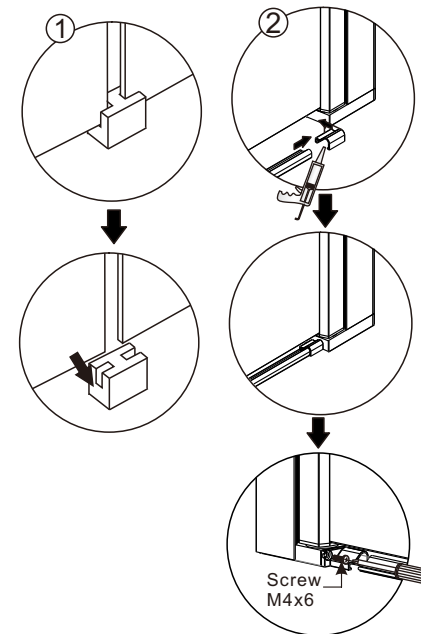

Step 7

Allow 24 hours for silicone to dry before use.

ORABELLA

INSTALLATION INSTRUCTIONS ΟΔΗΓΙΕΣ ΤΟΠΟΘΕΤΗΣΗΣ

1 2
3

INSTALLATION INSTRUCTIONS

ΟΔΗΓΙΕΣ ΤΟΠΟΘΕΤΗΣΗΣ

SALOON

Size: 700x2000mm
 800x2000mm
 900x2000mm
 1000x2000mm
 1200x2000mm

Step 5

View from inside
 ΕΣΩΤΕΡΙΚΗ ΟΨΗ

Step 6

View from inside
 ΕΣΩΤΕΡΙΚΗ ΟΨΗ

⚠ Ensure wall profiles are plumb.
 ⚠ Adjust enclosure to be square and level.