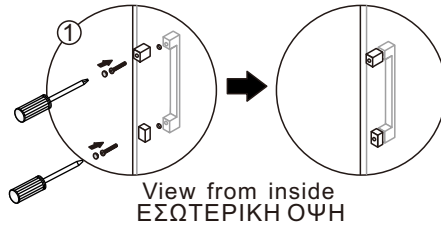

Step 4

View from inside
ΕΣΩΤΕΡΙΚΗ ΟΨΗ

Step 5

⚠ Ensure wall profiles are plumb.
Adjust enclosure to be square and level.

Step 6

Allow 24 hours for silicone to dry before use.

INSTALLATION INSTRUCTIONS

ΟΔΗΓΙΕΣ ΤΟΠΟΘΕΤΗΣΗΣ