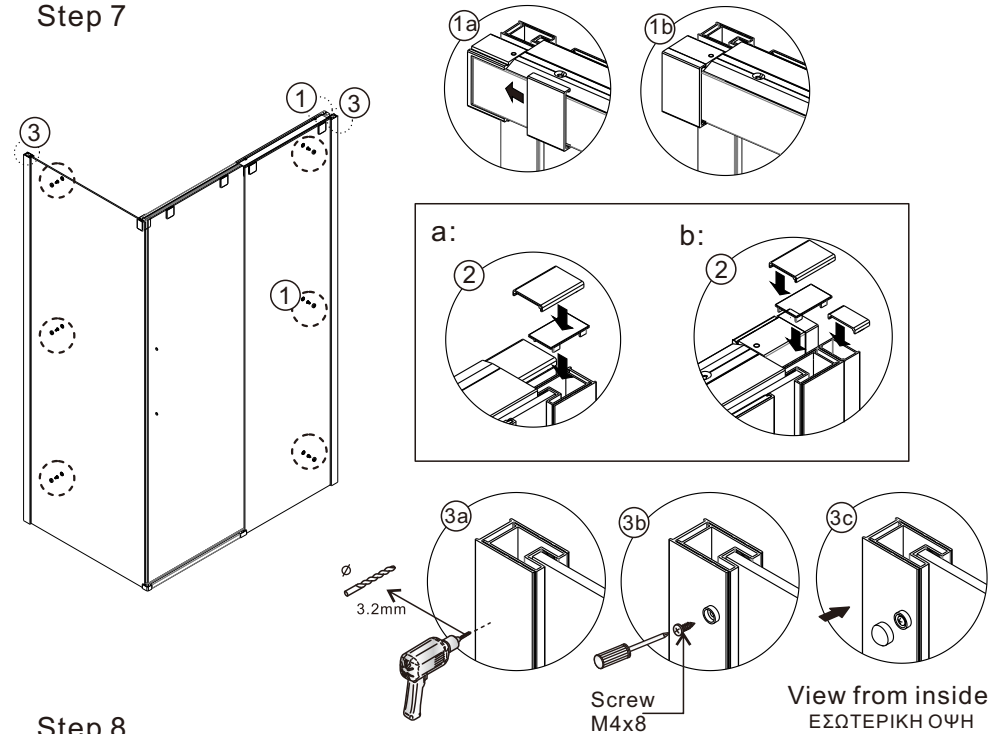

Step 7

Step 8