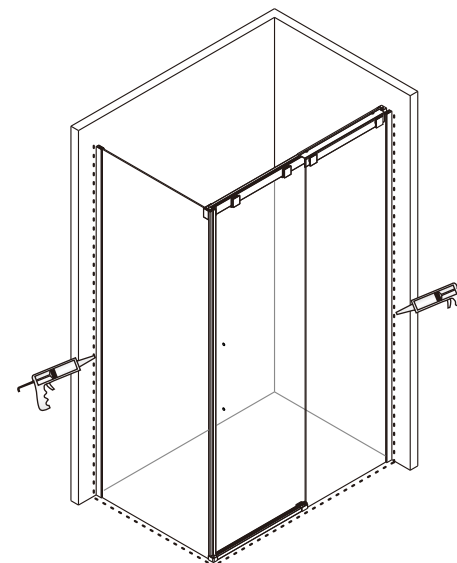

AVANTGARDE SIDE PANEL:

[1] 1xbottom clip(left or right).	→	
[2] 1xwall connector(short) 1xfirmware 2x pads 2xscrews M4x12	→	
[3] 2xProfile Covers .	καλυμματα προφιλ	→
[4] 1xwall posts	→	
[5] 1x90° magnetic seal	λαστιχα με μαγνητικο κλεισιμο	→
[6] 1xFixed Panel	σταθερο τζαμι	→

◆ Assembly Drawing

ΣΧΕΔΙΟ ΣΥΝΑΡΜΟΛΟΓΗΣΗΣ

- | | |
|----------------------------|------------------------------|
| [1] 12xWall Plugs | [16] 1xWall Connector |
| [2] 8xRound Screws ST4X35 | [17] 1xPost |
| [3] 4xProfile Covers | [18] 2xScrews St4x35 |
| [4] 2xTop Rollers | [19] 3xScrews M4x6 |
| [5] 2xFixing Part | [20] 1xWall Connector Cap |
| [6] 1xMagnetic Seal | [21] 2xScrew cover caps |
| [7] 1xDoor Panel | [22] 1xAluminum seal |
| [8] 1xCliP | [23] 6xScrew St4x8 |
| [9] 1xCliP | [24] 6xScrew Cover Caps |
| [10] 1xTop Horizontal Rail | [25] 1x90° Magnetic Seal |
| [11] 2xWater Deflector | [26] 1xWall Connector(short) |
| [12] 1xFixed Panel | [27] 1xFirmware |
| [13] 2xWall Posts | [28] 1xFixed Glass |
| [14] 2xRound Screws St4x25 | [29] 2xScrews M4x12 |
| [15] 1xPost | [30] 2xPads |

Step 7

Step 8

Allow 24 hours for silicone to dry before use.
Αφήστε να στεγνώσει η σιλικόνη 24 ώρες πριν τη χρήση.

Step 5

Step 6

◆ Installation Steps ΒΗΜΑΤΑ ΤΟΠΟΘΕΤΗΣΗΣ

a:

b: With Avantgarde extension profile, the max size can be expand 15mm than below dimension, pls refer the installation instruction as following