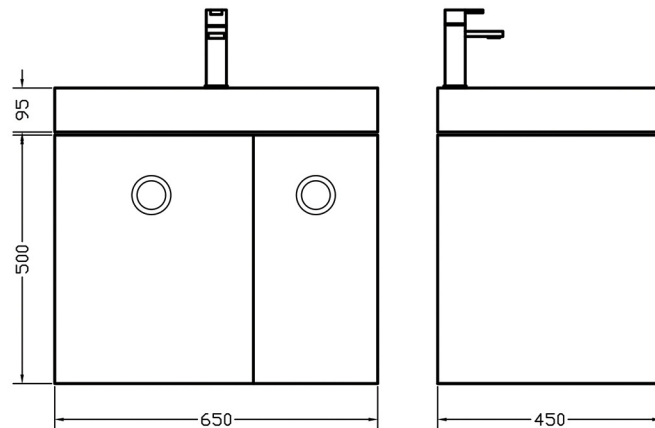

VANITY 65

Χρώμα: 399

Πόμολο: P5

6010

6040

γαλατιστέρα | MDF με ακρυλικό

101

719

291

390

326

399

αποχρώσεις ξύλου | Laminate

Κεντρική διάθεση για όλη την Ελλάδα
Βασ. Γεωργιάδης & Σια. Ε.Ε.
Κομνηνών 14 - Σέρρες
Tel. 2321037479 Fax. 2321038703
e-mail. info@orabella.gr/ www.orabella.gr

Πρώτο κέντρο αποθήκευσης 4ο χλμ. Σερρών - Νιγρίτας

Περιγραφή | Description

Vanity 65

Washbasin Laminate furniture

Info:

Material/Color: Variaty

Modif. Date: 10/21

Toll. +5mm

VANITY